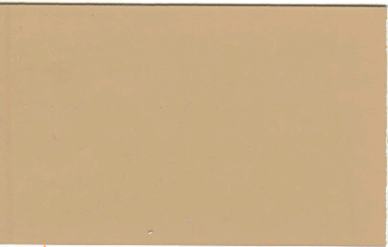

Standard Paint Colors for Rib-Roof® Panel and Roof Trim

Optional Colors are Available as Custom Orders
* Cerma-A-Star 950® Paint System
AKZO Nobel Coatings

Polar White

Fern Green

Buck Tan

Burnished Slate

Dark Teal

Rib-Roof® Panel

Gutter

Barge

Terra Cotta

Seattle Blue

Smokey Blue

Teal

Light Stone