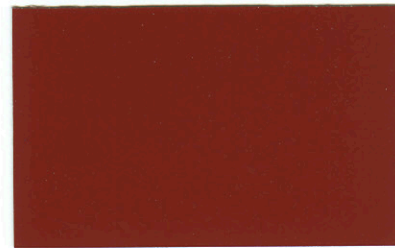

Standard Paint Colors for Rib-Roof® Panel and Roof Trim

Optional Colors are Available as Custom Orders
* Cerma-A-Star 950® Paint System
AKZO Nobel Coatings

Polar White

Fern Green

Buck Tan

Burnished Slate

Dark Teal

Rib-Roof® Panel

Gutter

Barge

Terra Cotta

Seattle Blue

Smokey Blue

Teal

Light Stone